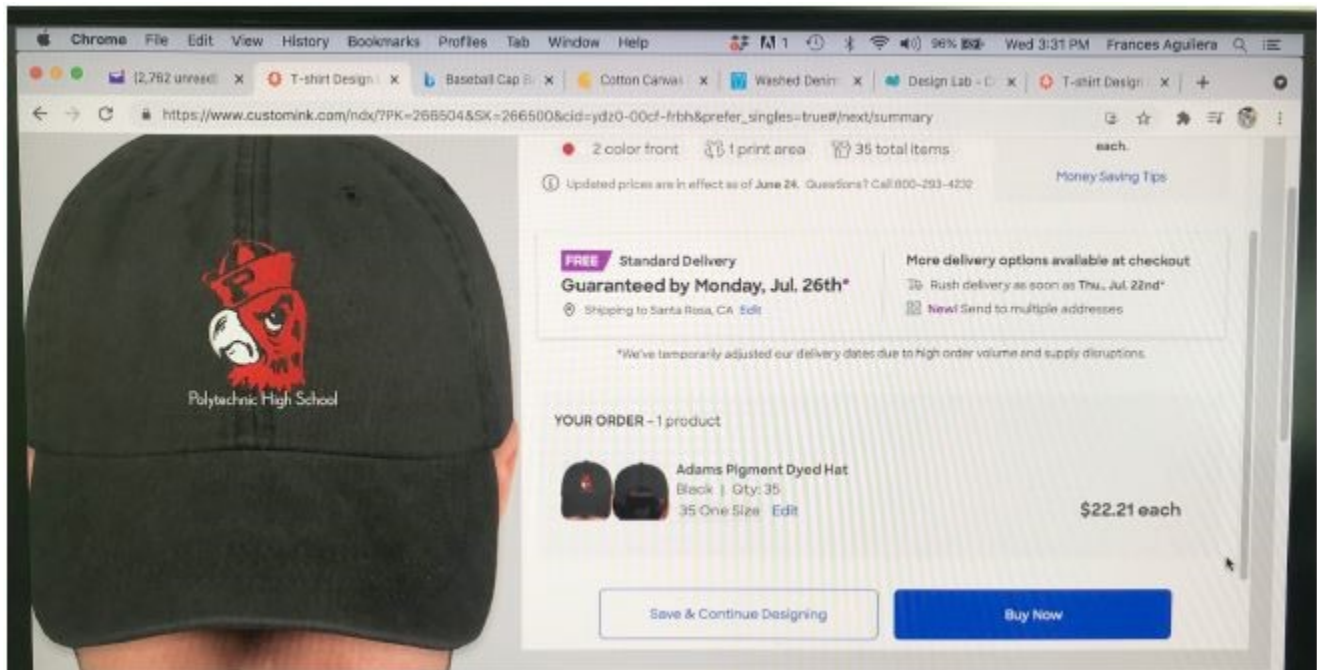

Custom Hat from [customink.com](https://www.customink.com)
Starting at $22.21