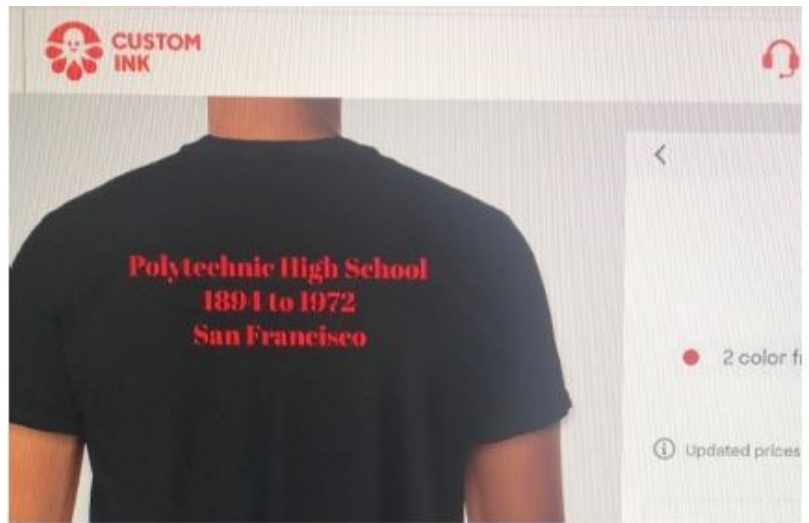

Shirts from $33.45 at [customink.com](https://www.customink.com)

Custom Hat from [customink.com](https://www.customink.com)
Starting at $22.21

For help please contact polyalumniassoc@gmail.com
Attention: Francie